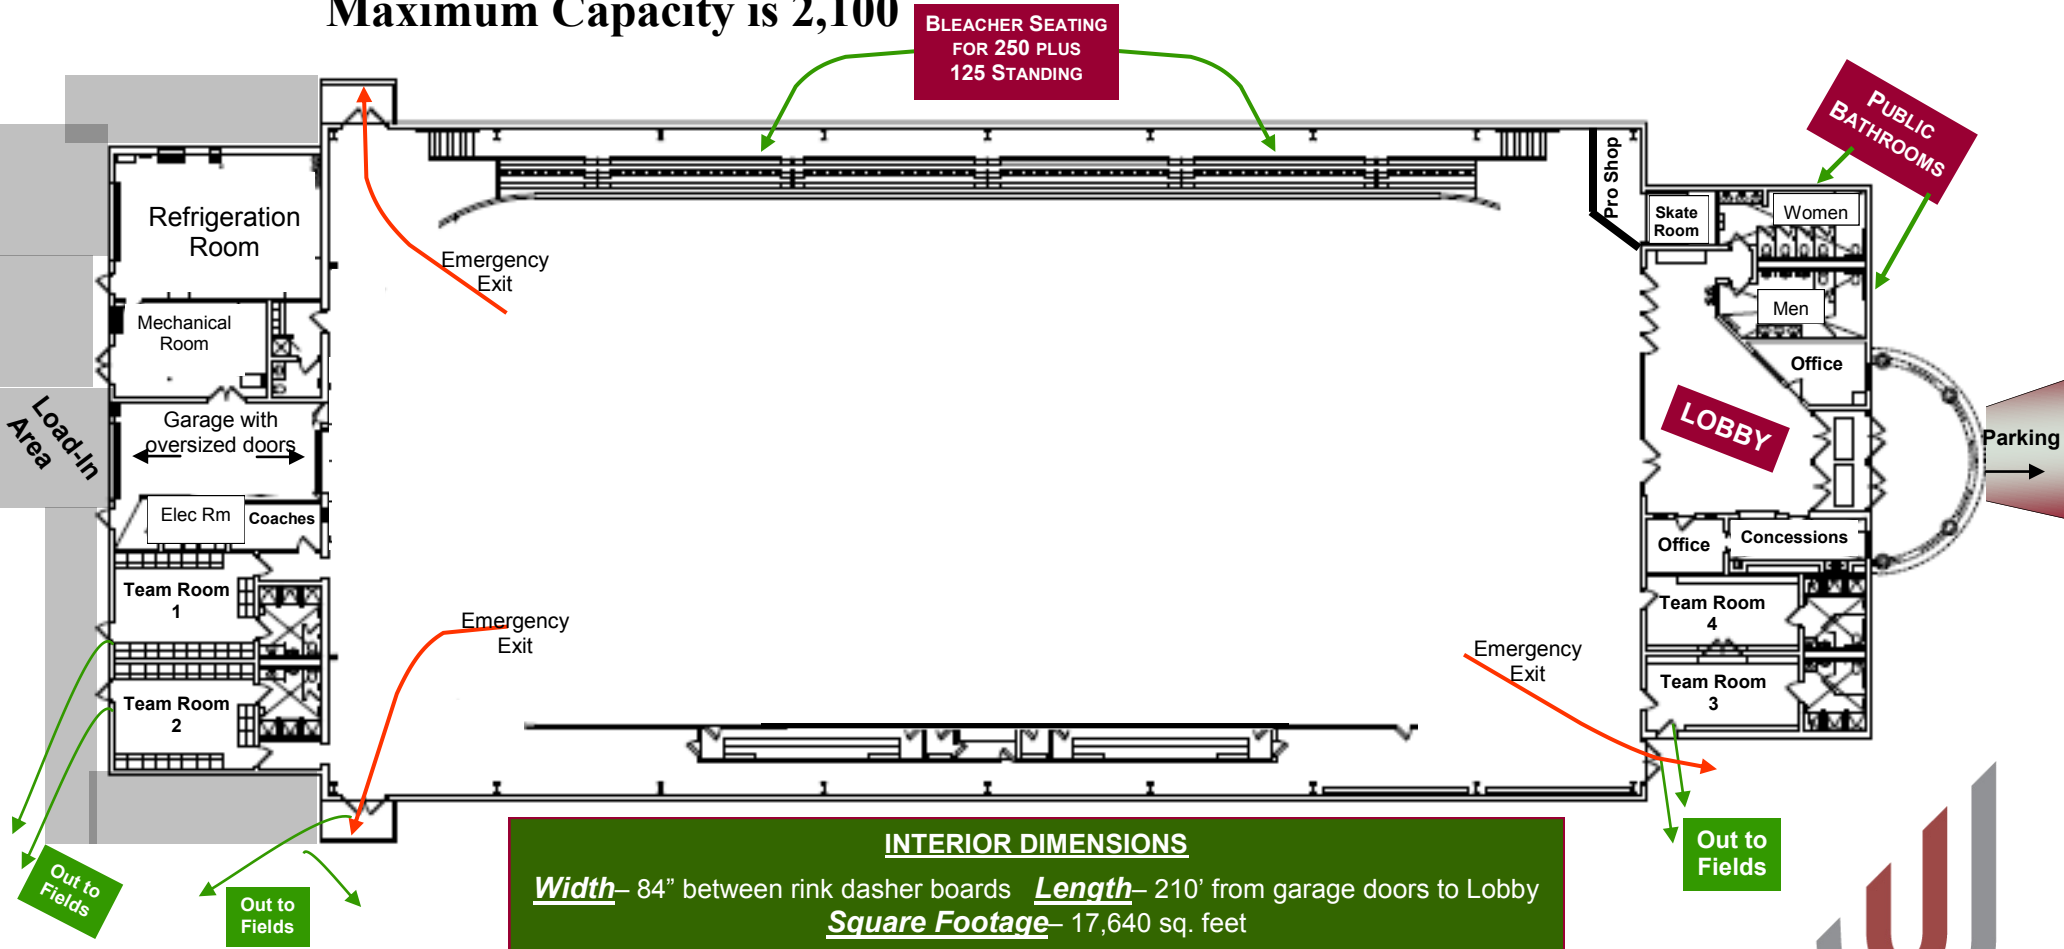

## EVENT/EXPO/SHOW FLOOR TEMPLATE

All Dasher Boards and Glass removed

Maximum Capacity is 2,100

Conveniently located just 1½ miles west of the scenic Village of Woodstock, Vermont on Route 4

80 Amsden Way  
Woodstock, VT 05091