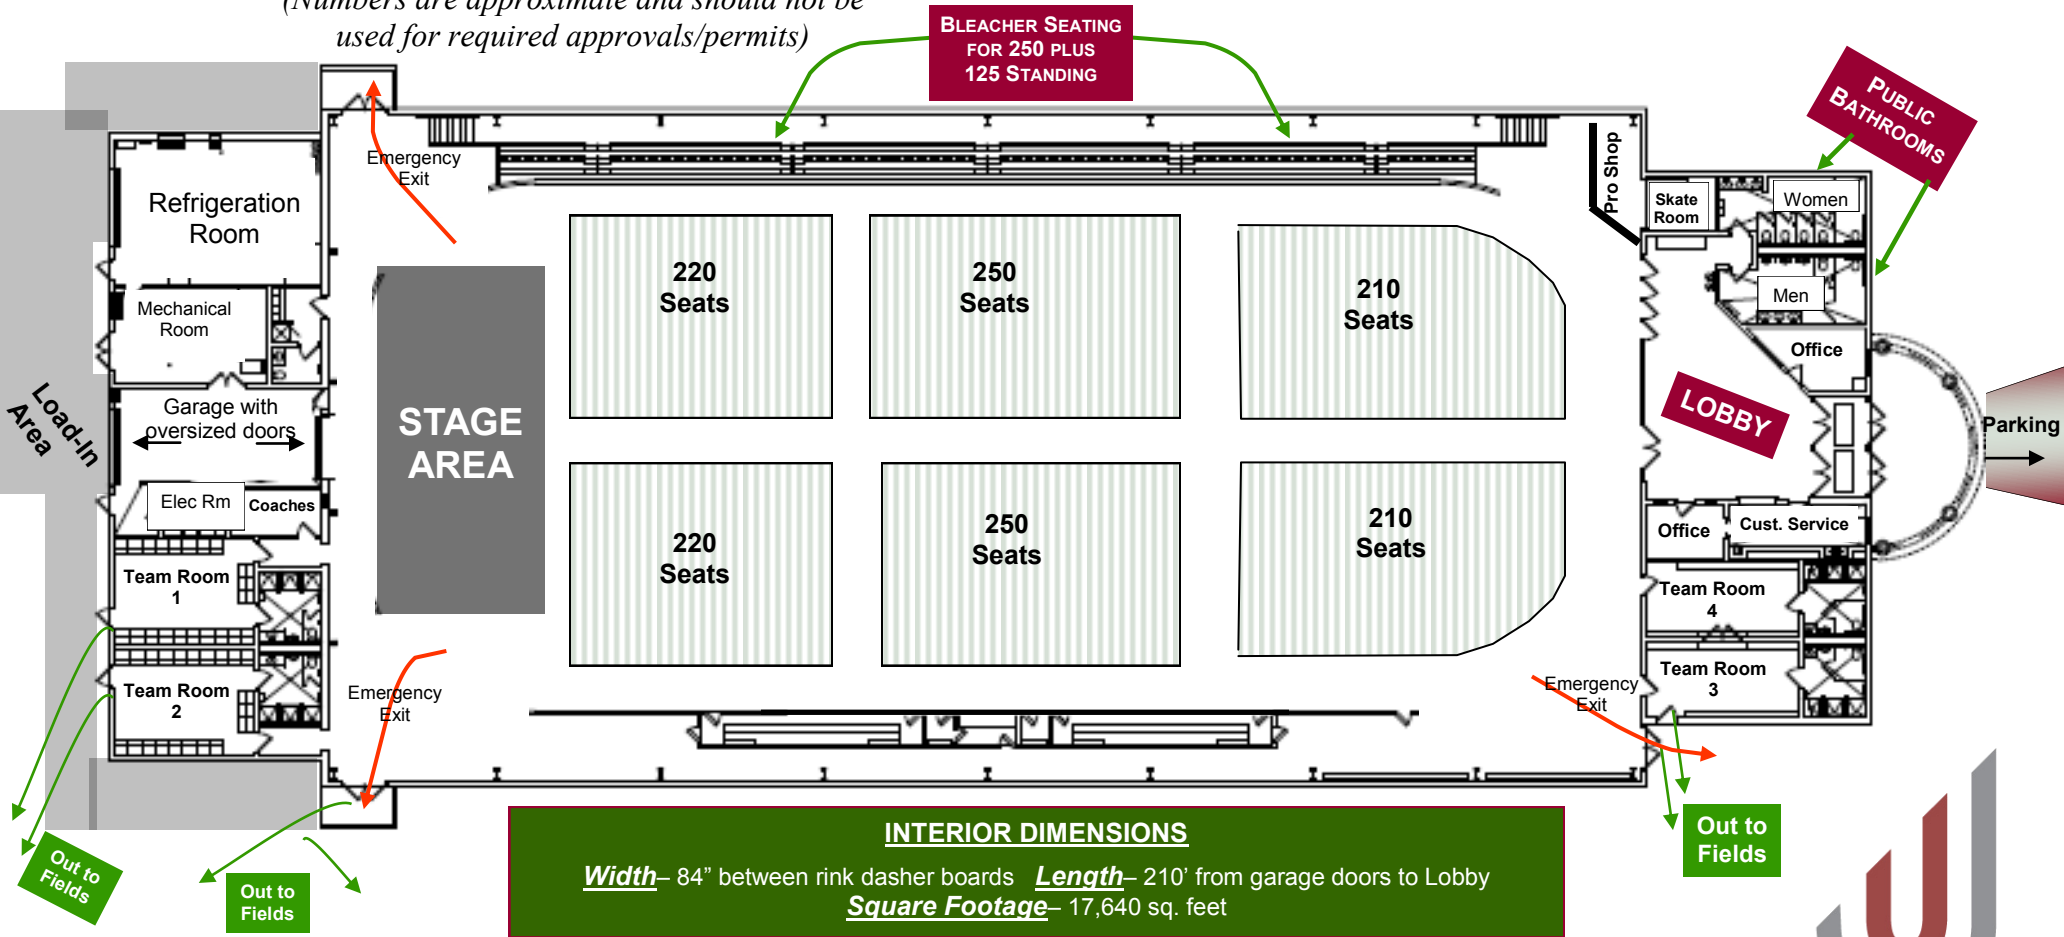

UNION ARENA COMMUNITY CENTER

A Year-Round Sports and Event Facility

ZAMBONI END SEATING PLAN

1,360 +/- floor seats plus Bleacher seating (375)

Maximum capacity is 2,100

(Numbers are approximate and should not be used for required approvals/permits)