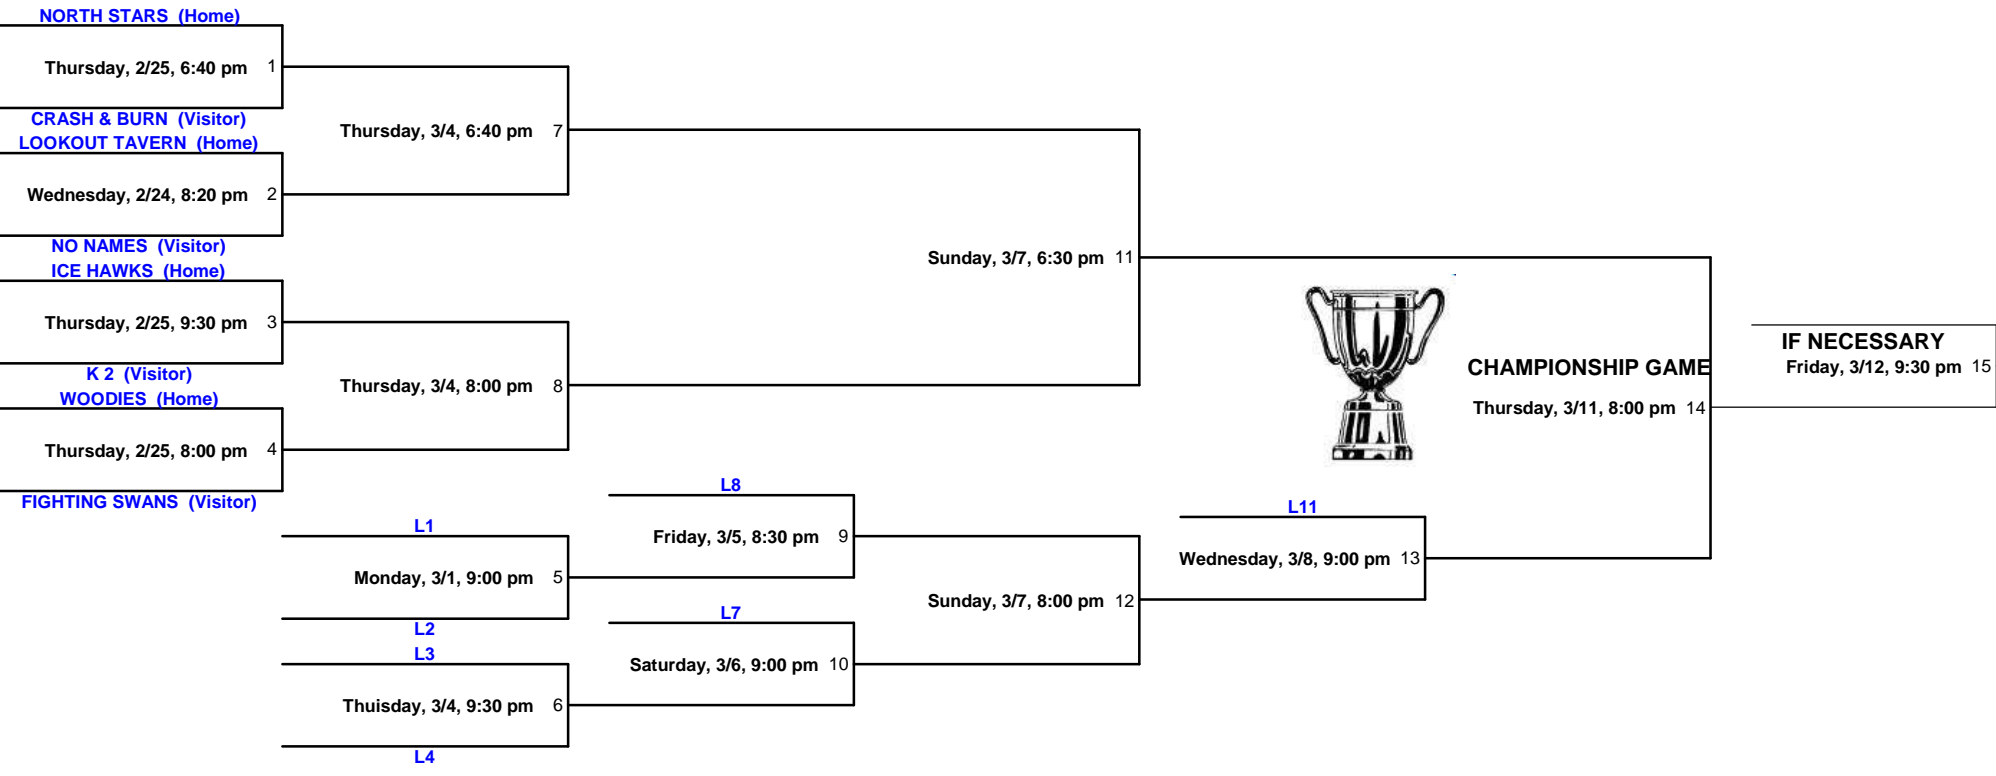

**UNION ARENA ADULT HOCKEY LEAGUE  
"B" DIVISION  
2009 - 2010 SEASON PLAYOFF SCHEDULE**

\_\_\_\_\_